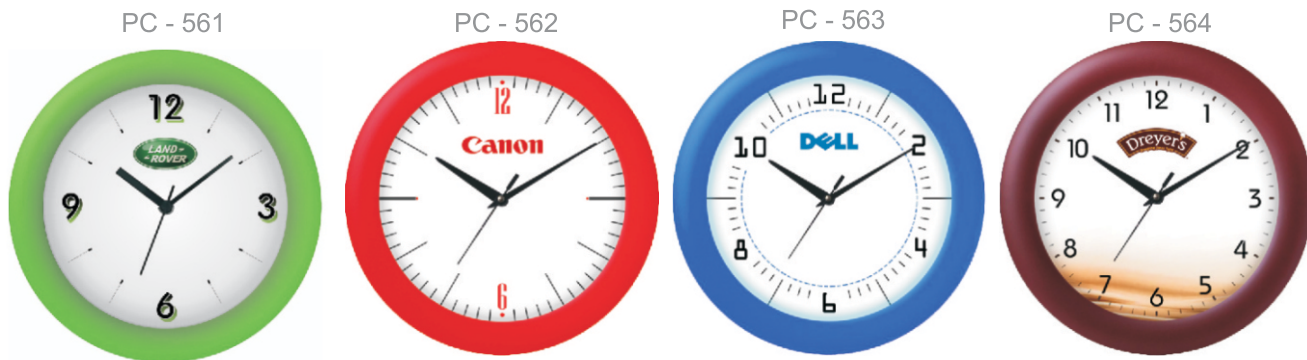

Dial Size

7"x10"

Clock Size

8.25"x11"

Net Weight

500g

WALL CLOCK

Dial Size 8.75"x6.75" Clock Size 11.5"x9.75" Net Weight 570g

Dial Size 7.5" Dia Clock Size 9.75" Dia Net Weight 400g

Dial Size 8"x8" Clock Size 10.5"x10.5" Net Weight 480g

Dial Size 8"x5.25" Clock Size 11.5"x9.5" Net Weight 410g

WALL CLOCK

PC-575

PC-576

PC-574

PC-578