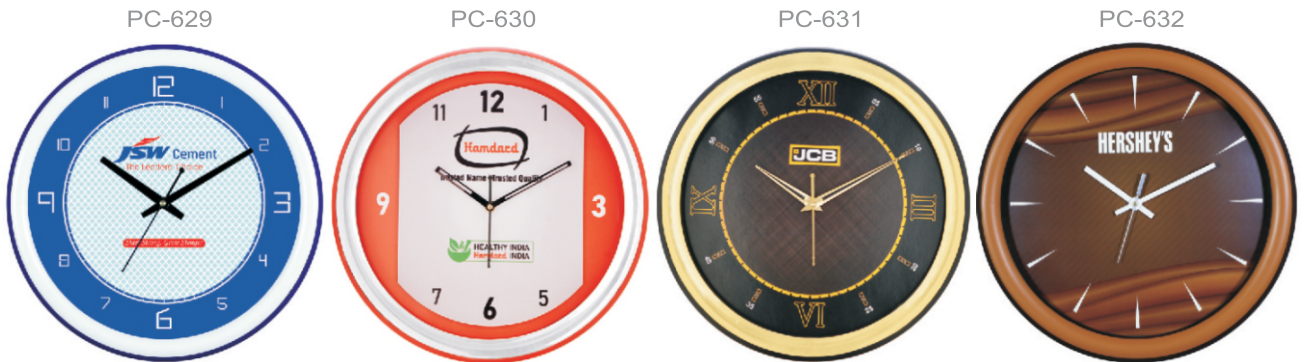

PC-613

Dial Size	9"x9"
Clock Size	12"x12"
Net Weight	810g

PC-615

WALL CLOCK

Dial Size	10" Dia	Clock Size	12" Dia	Net Weight	750g
-----------	---------	------------	---------	------------	------

Dial Size	11" Dia	Clock Size	12" Dia	Net Weight	680g
-----------	---------	------------	---------	------------	------